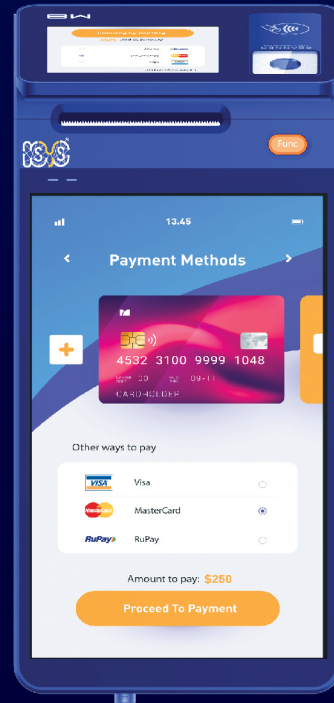

## Features

Android

Telpo Cloud

8-Inch

Printer

Quad Core

Fiscal

Rich Interfaces

# M8 ANDROID POS