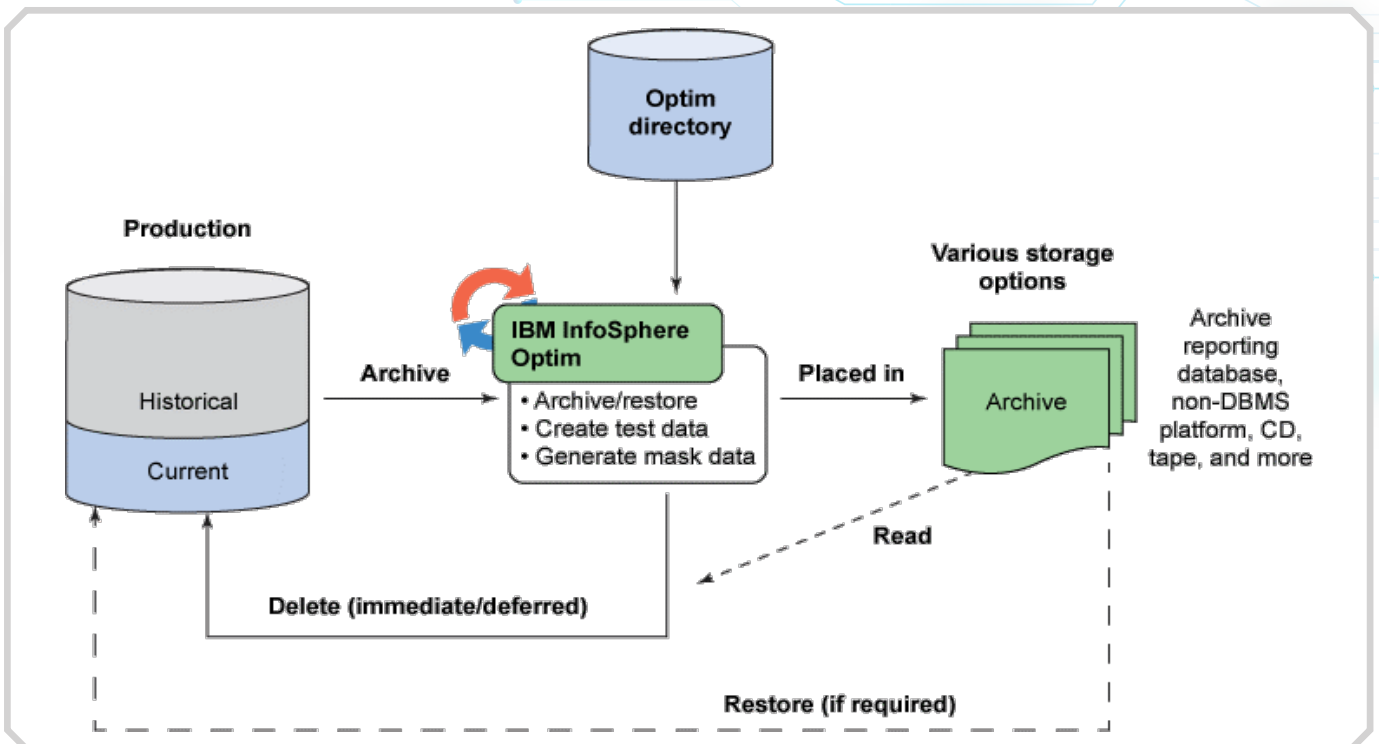

Data Archiving Solution

- Manage data from requirements through retirement to improve business agility while reducing costs.
- IBM InfoSphere® Optim™ solutions manage data from requirements to retirement. They boost performance, empower collaboration, and improve governance across applications, databases, and platforms. By managing data properly over its lifetime, organizations are better equipped to support business goals with less risk.

Benefits

- Application retirement and consolidation.
- Comprehensive test data management capabilities.
- Maximize the business value of big data environments.
- Single scalable archiving solution for the enterprise.

Products

- IBM Optim Archive
- IBM Optim Test Data Management
- IBM Optim Data Privacy